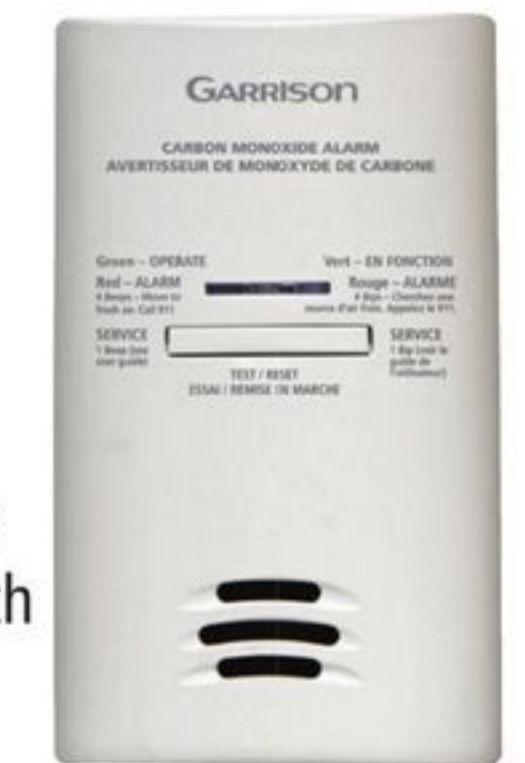

GARRISON

SAVE 25%

Sale 112.49 Reg 149.99 Electronic Lock with Juran Door Lever. Satin-nickel finish. 46-7243-2. Sale 89.99-134.99 Reg 119.99-179.99 Electronic Deadbolts and Handsets. Selected styles and finishes. 46-5681X.

GREAT VALUE

24.99

Magic Mesh Hands-Free Magnetic Screen Door. No tools required. 46-3949-8.

GREAT VALUE

34.99

Carbon Monoxide Alarm. Plug-in with battery backup. 46-0019-0. Great Value 17.99-46.99 Selected Smoke and Gas Alarms. 46-0003X.