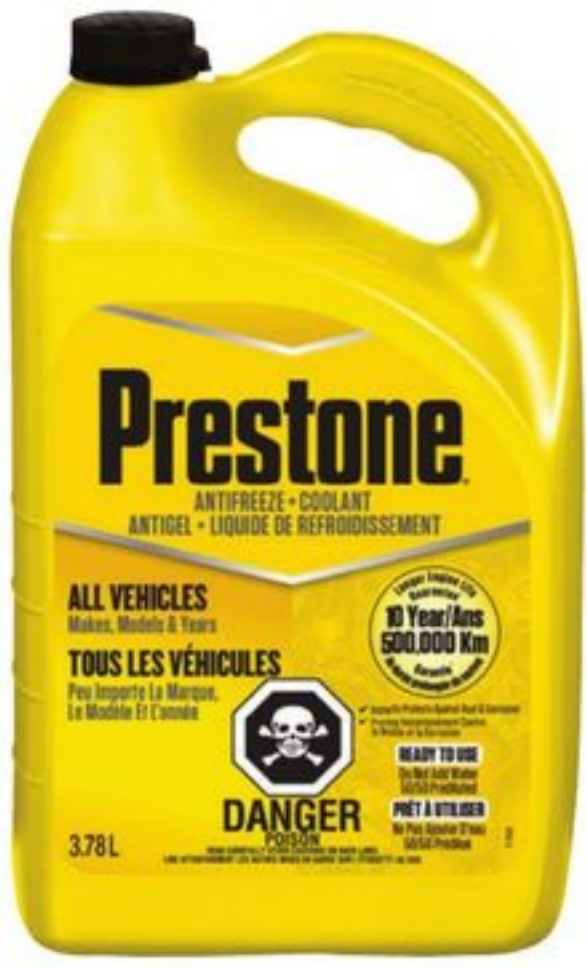

- SAVE UP TO 45%**
- 1 **Sale 32.99 ea** Reg 59.99 0W20, 5W20 and 5W30. 5L. 28-9619X.
  - 2 **Sale 5.96-7.19** Reg 7.49-8.99 Selected Formula 1 Motorcycle Oil. 946mL. 28-1832X.

**SAVE 15%**  
**Sale 13.99** Reg 16.49 Premixed Antifreeze/Coolant. 3.78L. 29-3023-2.