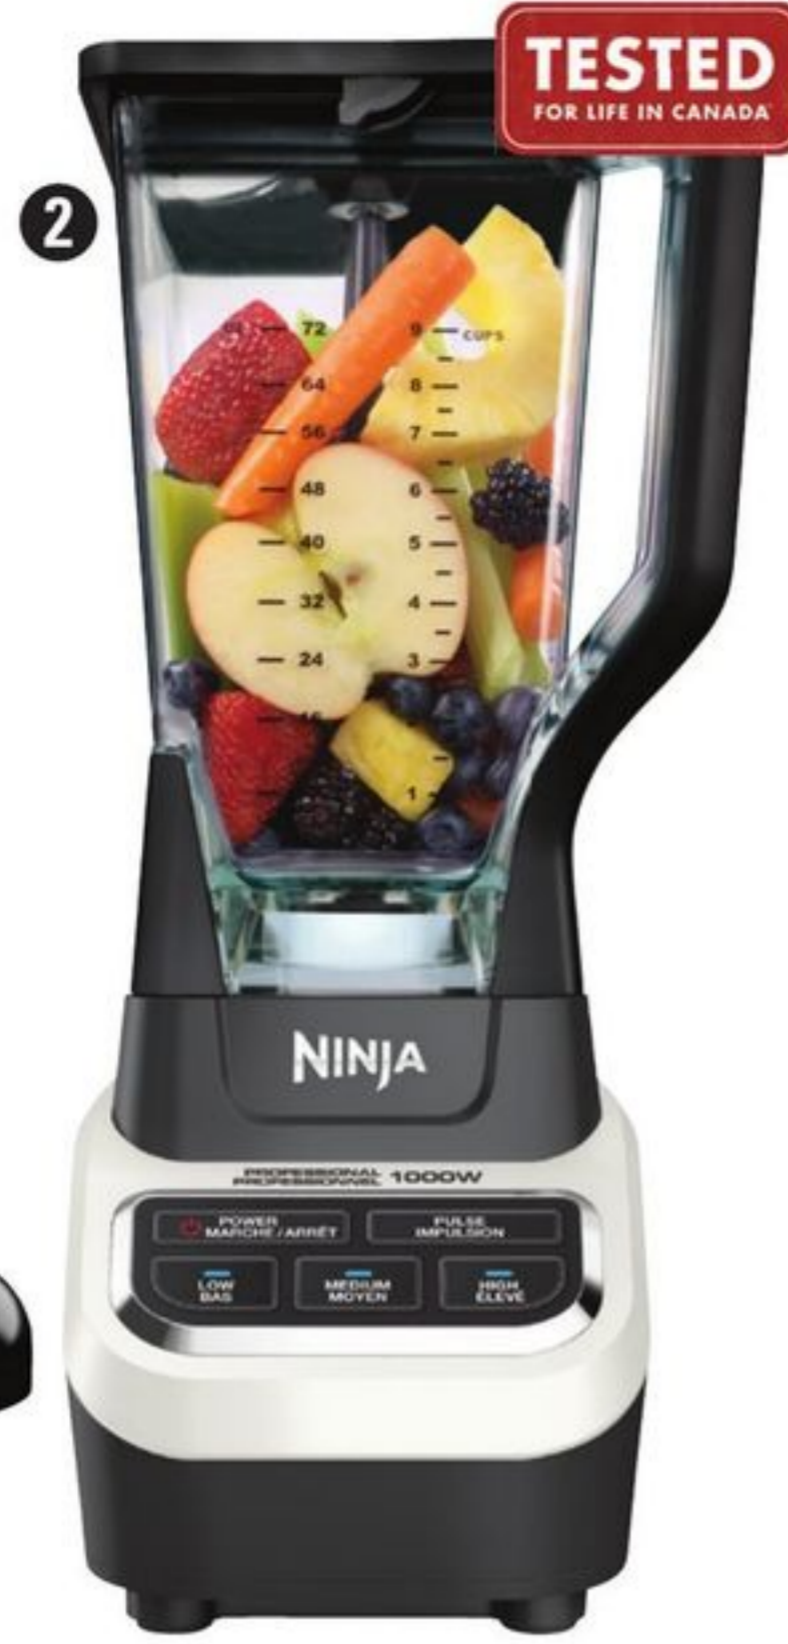

**NINJA**

**SAVE 30%**

① **Sale 269.99** 11.25/24 mo\*\* Reg 389.99 Foodi Deluxe 8-Qt. 43-0739-2.  
 ② **Sale 99.99** Reg 144.99 1000W Professional Blender. 43-2653-2.  
**Sale 129.99-179.99** Reg 189.99-259.99 Foodi Compact or Selected Blenders. 43-0732X.